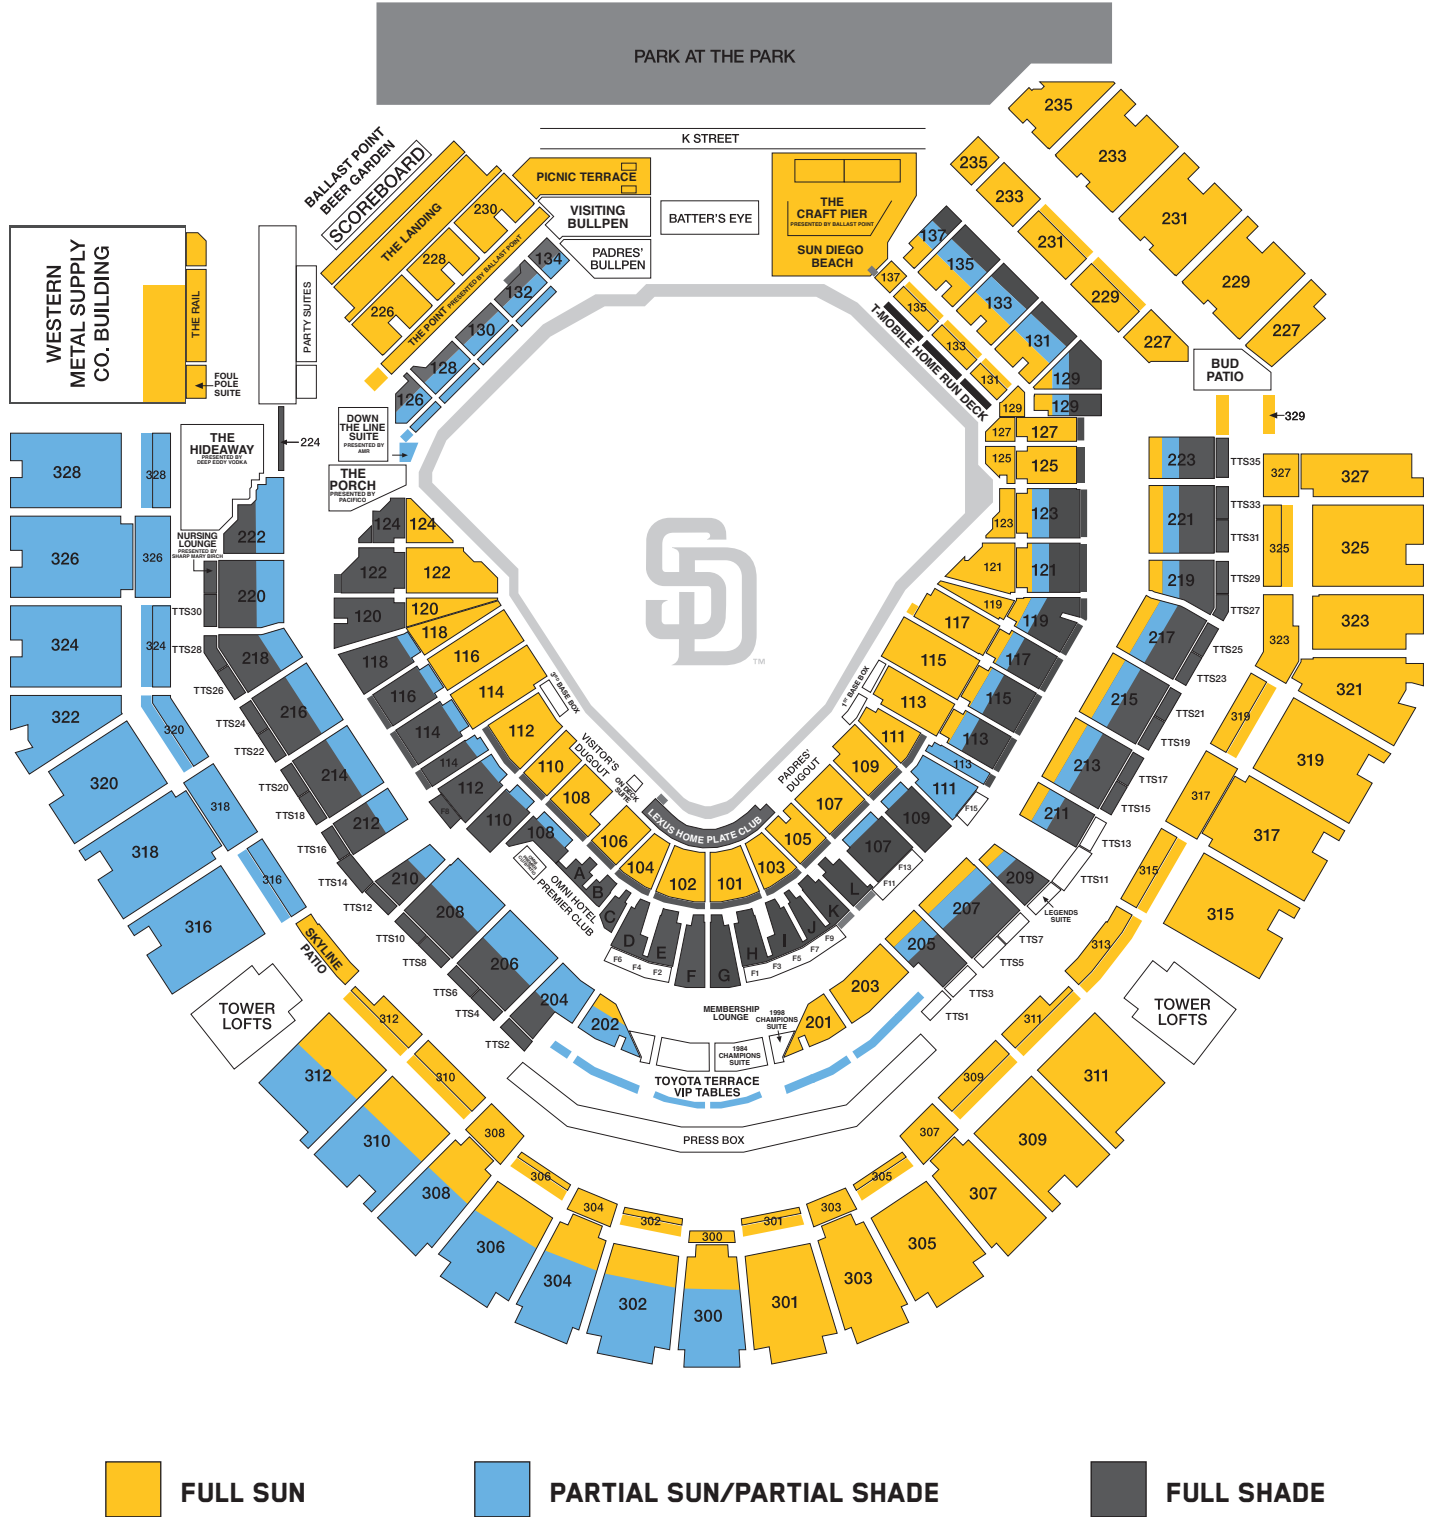

BALLPARK SHADE MAP

*Please be aware that this map should be used as a GENERAL GUIDELINE ONLY.
The amount of sun/shade each seat receives will vary depending on the month and time of day